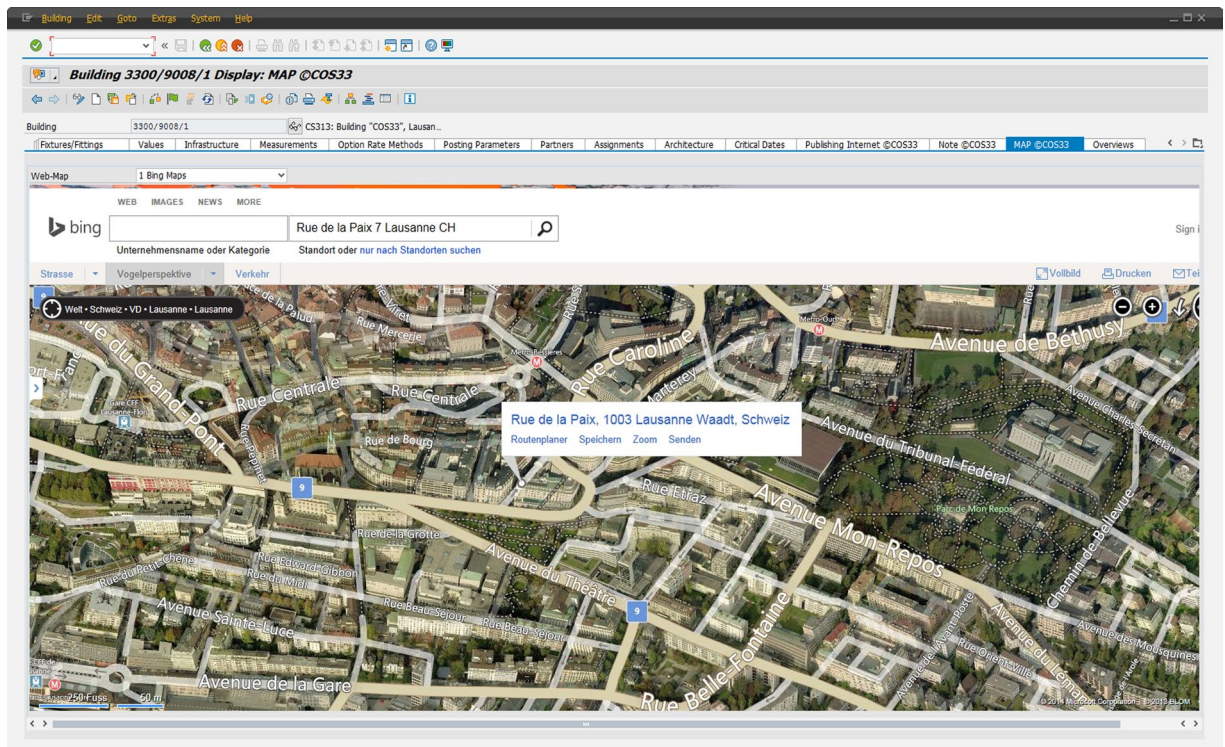

PRESENTATION OF REAL ESTATE OBJECTS THROUGH WEB-MAPPING SERVICES

This Add-On provides you with the ability to view the location of real-estate objects through web-mapping services embedded in your master data. In addition, the deliverables of the Add-On include a function for the facilitation of opening an external browser session.

YOUR BENEFITS BY USING THIS ADD-ON

- Automatic redirection without having to search for the address
- Optimized real estate view of master data
- Built-in web-mapping service
- Automatic address validation
- Variety of web-map providers